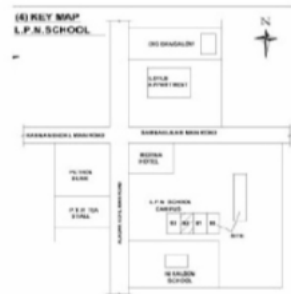

Google Map View

Polling Station Building Front View

Polling Station Front View

Cad View

Minimum Basic Facility (Points -)	Water	Ramp	Plug Points	Toilet	Healthroom
	✓	✓	✓	✓	✓

Key MAP View

- (a) Landmarks
- (b) Road names
- (c) Traffic flow