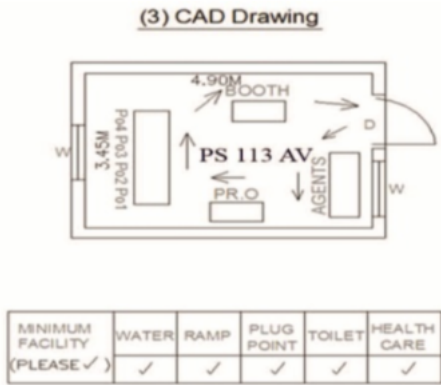

Nazri Naksha

Google Map View

Polling Station Building Front View

Polling Station Front View

Cad View

Key MAP View