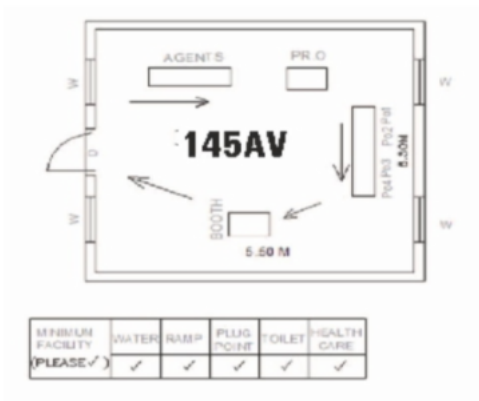

Nazri Naksha

Google Map View

Polling Station Building Front View

Polling Station Front View

Cad View

Key MAP View