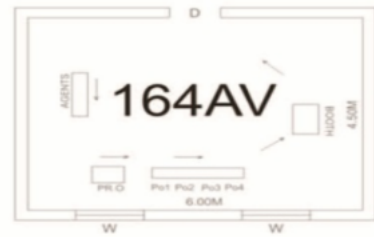

Google Map View

Polling Station Building Front View

Polling Station Front View

Cad View

MINIMUM FACILITY	WATER	RAMP	PLUG POINT	TOILET	HEALTH CARE
✓	✓	✓	✓	✓	✓

Key MAP View

MINIMUM FACILITY	WATER	RAMP	PLUG POINT	TOILET	HEALTH CARE
✓	✓	✓	✓	✓	✓