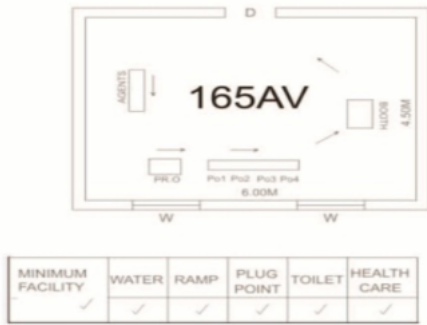

Cad View

Key MAP View

(3)DRAWING