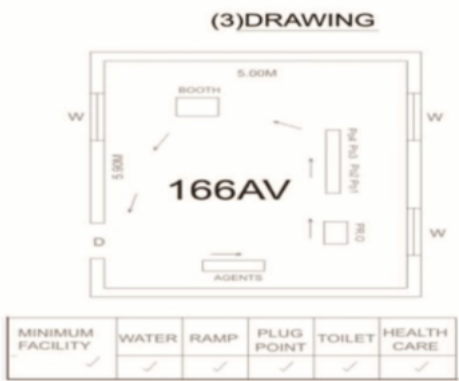

Nazri Naksha

Google Map View

Polling Station Building Front View

Polling Station Front View

Cad View

Key MAP View