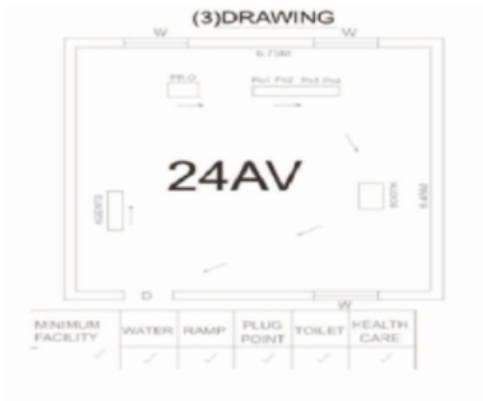

Nazri Naksha

Google Map View

Cad View