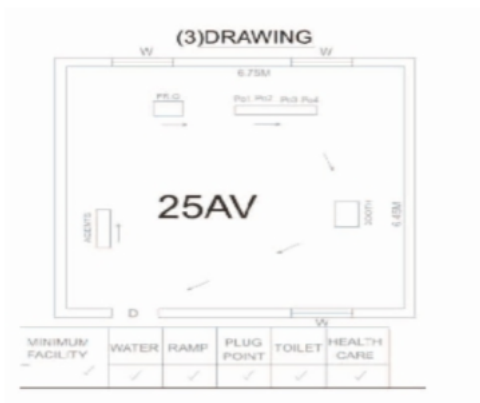

Nazri Naksha

Google Map View

Cad View