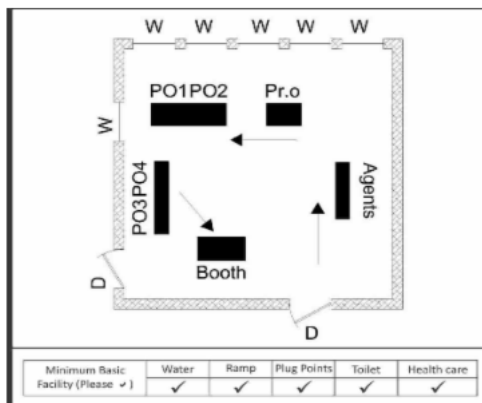

Nazri Naksha

Google Map View

Polling Station Building Front View

Polling Station Front View

Cad View

Key MAP View