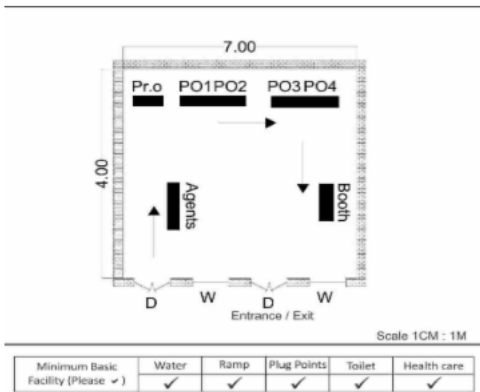

Nazri Naksha

Google Map View

Polling Station Building Front View

Polling Station Front View

Cad View

Key MAP View