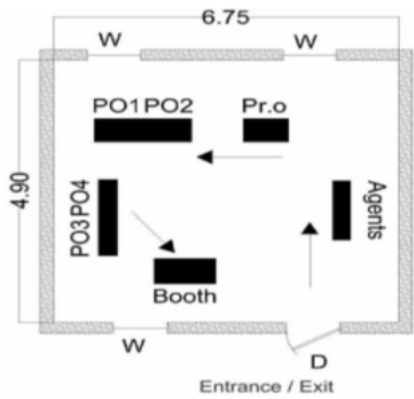

Nazri Naksha

Google Map View

Polling Station Building Front View

Polling Station Front View

Cad View

Key MAP View