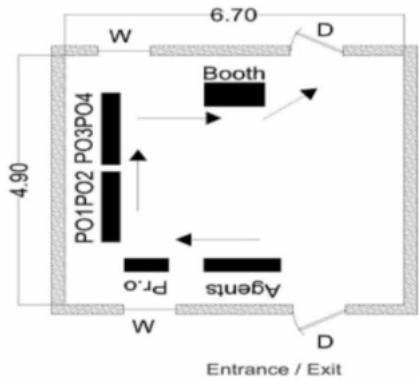

Nazri Naksha

Google Map View

Polling Station Building Front View

Polling Station Front View

Cad View

Key MAP View