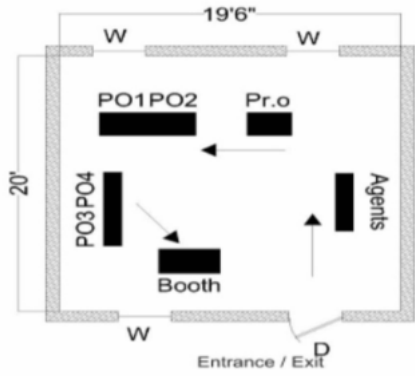

Nazri Naksha

Google Map View

Polling Station Building Front View

Polling Station Front View

Cad View

Key MAP View