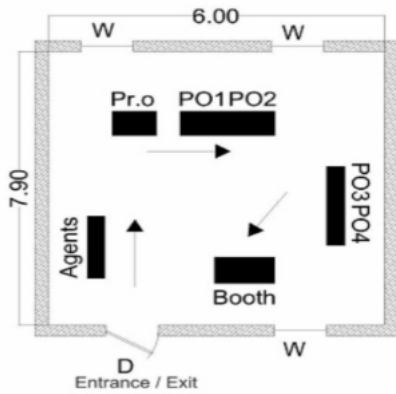

Nazri Naksha

Google Map View

Polling Station Building Front View

Polling Station Front View

Cad View

Key MAP View