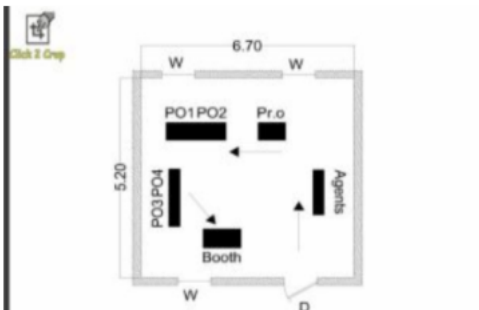

Polling Station Front View

Date: 8/7/2015  
Time: 1:17:30 PM

Cad View

Key MAP View

Date: 8/7/2015  
Time: 1:17:30 PM

Minimum Space	✓	Ramp	✓	Plug Points	✓	Toilet	✓	Health care	✓
---------------	---	------	---	-------------	---	--------	---	-------------	---