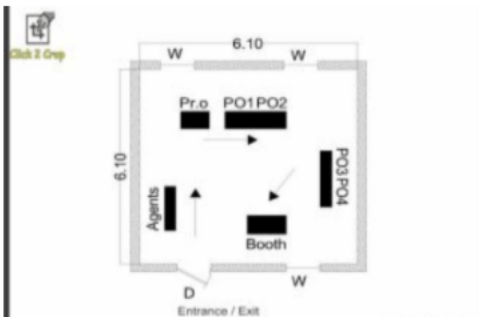

Google Map View

Polling Station Building Front View

Polling Station Front View

Date: 8/7/2015  
Time: 6:48:16 PM

Cad View

Key MAP View

Date: 8/7/2015	Water	Ramp	Plug Points	Toilet	Health care
Time: 6:48:16 PM	✓	✓	✓	✓	✓