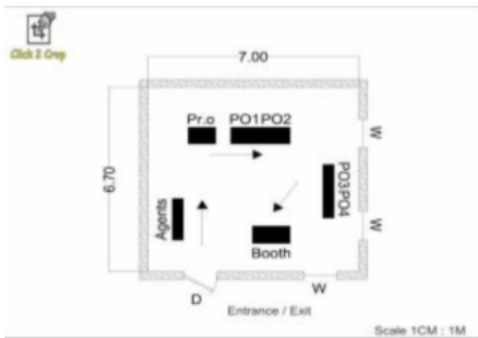

Google Map View

Polling Station Building Front View

Polling Station Front View

Date: 9/4/2015
Time: 3:57:12 PM

Cad View

Key MAP View

Date: 9/4/2015
Time: 3:57:12 PM

Facility	Water	Ramp	Plug Points	Toilet	Health care
	✓	✓	✓	✓	✓