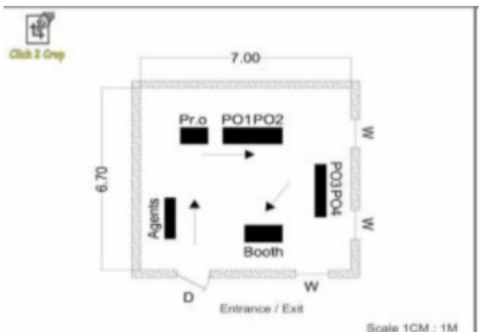

Google Map View

Polling Station Building Front View

Polling Station Front View

Date: 9/4/2015
Time: 3:57:12 PM

Cad View

Key MAP View

Date: 9/4/2015
Time: 3:57:12 PM

Facility (Please check)	Ramp	Plug Points	Toilet	Health care
	✓	✓	✓	✓