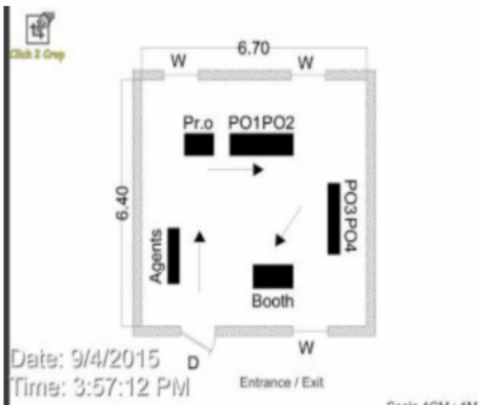

Google Map View

Polling Station Building Front View

Polling Station Front View

Date: 9/4/2015
Time: 3:57:12 PM

Cad View

Key MAP View

Date: 9/4/2015
Time: 3:57:12 PM

Date: 9/4/2015
Time: 3:57:12 PM