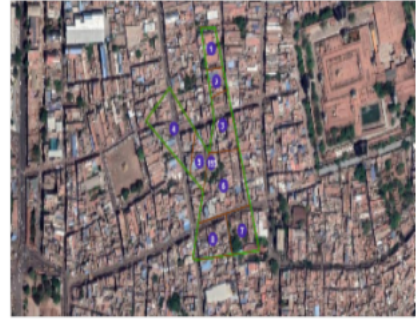

Nazri Naksha

Google Map View