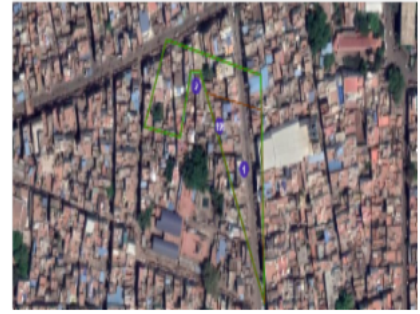

Nazri Naksha

Google Map View