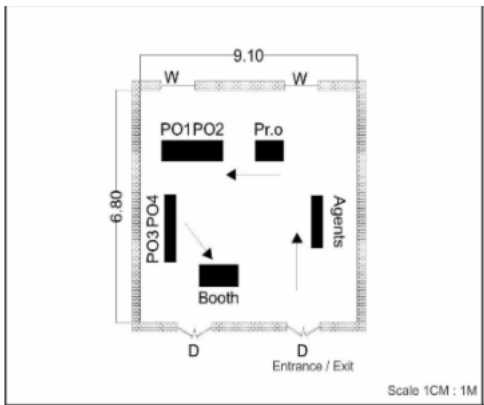

Nazri Naksha

Google Map View

Polling Station Building Front View

Polling Station Front View

Cad View

Key MAP View