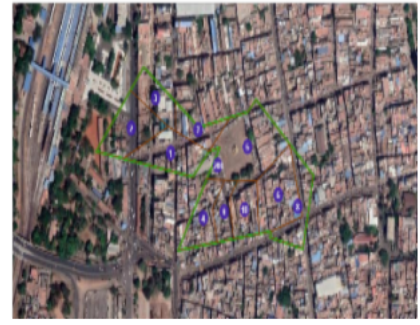

Nazri Naksha

Google Map View