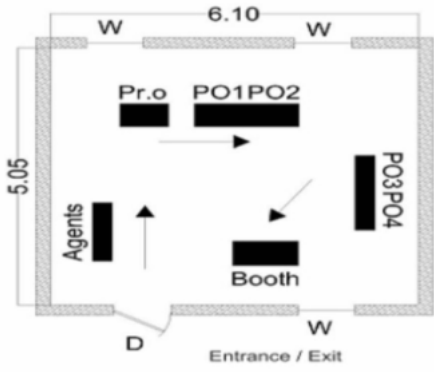

Nazri Naksha

Google Map View

Cad View