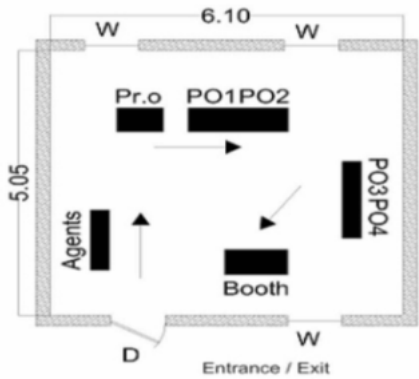

Nazri Naksha

Google Map View

Cad View