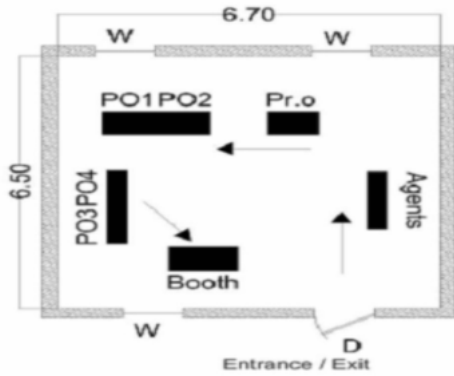

Nazri Naksha

Google Map View

Cad View