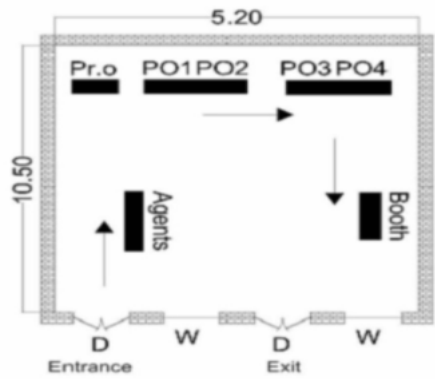

Nazri Naksha

Google Map View

Polling Station Building Front View

Polling Station Front View

Cad View

Key MAP View