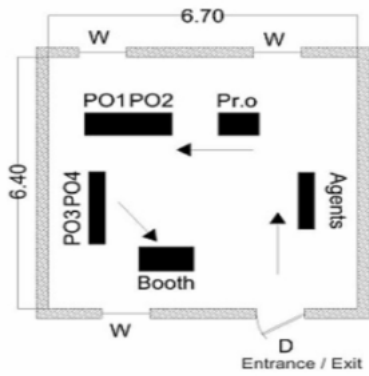

Nazri Naksha

Google Map View

Polling Station Building Front View

Polling Station Front View

Cad View

Key MAP View