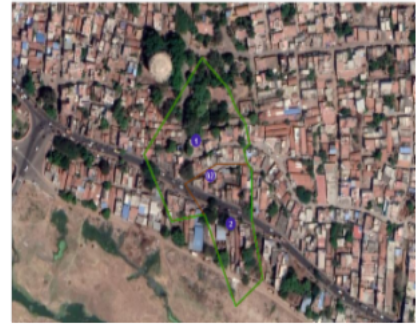

Nazri Naksha

Google Map View