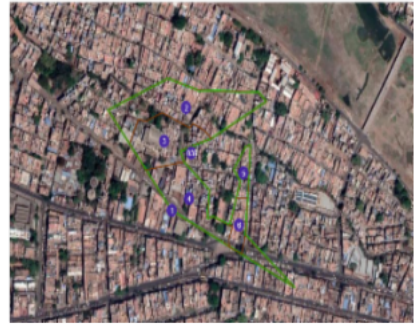

Nazri Naksha

Google Map View