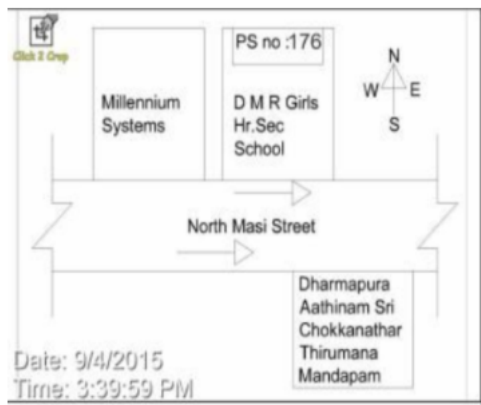

Key MAP View

Date: 9/4/2015
Time: 3:39:59 PM