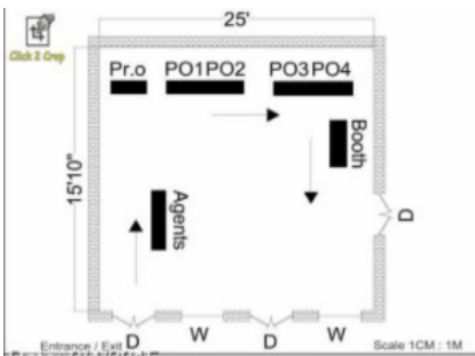

Google Map View

Polling Station Building Front View

Date: 9/4/2015  
Time: 3:39:59 PM

Polling Station Front View

Date: 9/4/2015  
Time: 3:39:59 PM

Cad View

Date: 9/4/2015  
Time: 3:39:59 PM

Entrance / Exit	Water	Ramp	Plug Points	Toilet	Health care
Minimum 800	✓	✓	✓	✓	✓