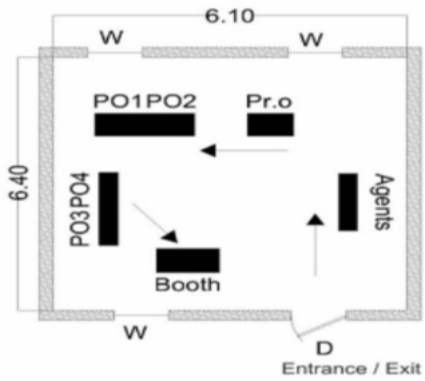

Nazri Naksha

Google Map View

Polling Station Building Front View

Polling Station Front View

Cad View

Key MAP View