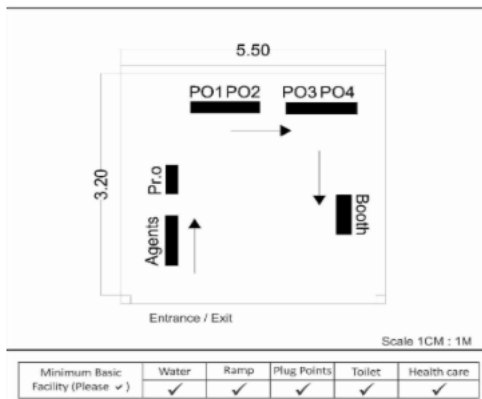

Nazri Naksha

Google Map View

Polling Station Building Front View

Polling Station Front View

Cad View

Key MAP View