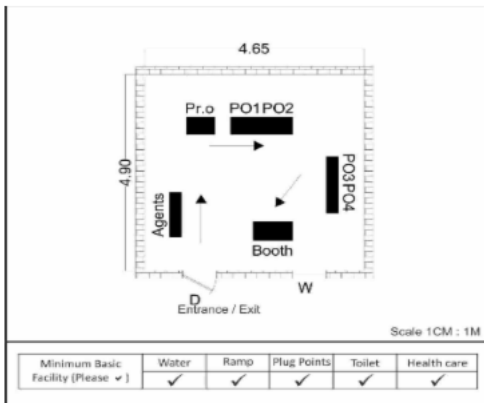

Nazri Naksha

Google Map View

Polling Station Building Front View

Polling Station Front View

Cad View

Key MAP View