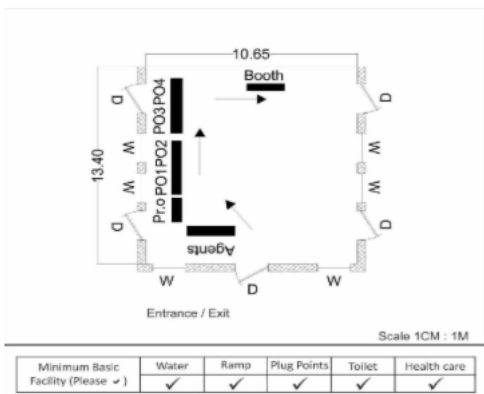

Nazri Naksha

Google Map View

Polling Station Building Front View

Polling Station Front View

Cad View

Key MAP View