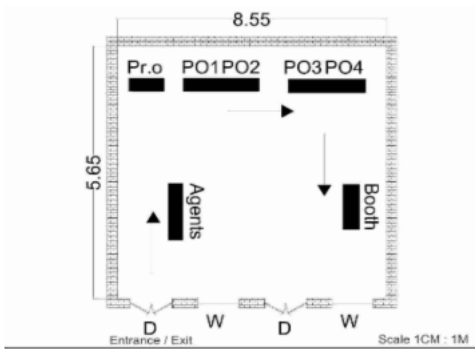

Cad View

Key MAP View

Minimum Basic Facility (Please ✓)	Water	Ramp	Plug Points	Toilet	Health care
	✓	✓	✓	✓	✓