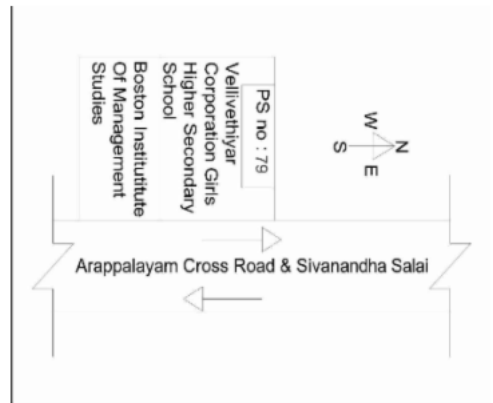

Cad View

Key MAP View

Minimum Basic Facility (Please ✓)	Water	Ramp	Plug Points	Toilet	Health care
	✓	✓	✓	✓	✓