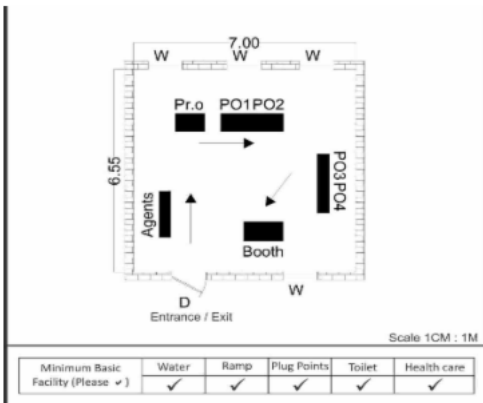

Nazri Naksha

Google Map View

Polling Station Building Front View

Polling Station Front View

Cad View

Key MAP View