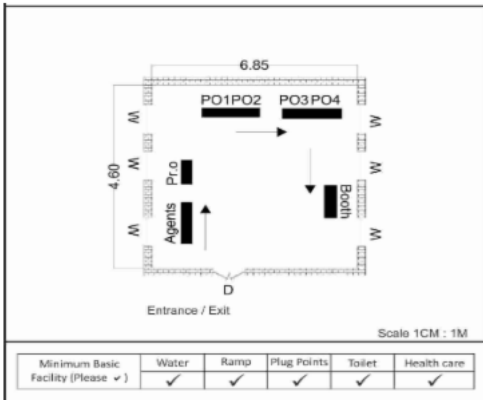

Nazri Naksha

Google Map View

Polling Station Building Front View

Polling Station Front View

Cad View

Key MAP View