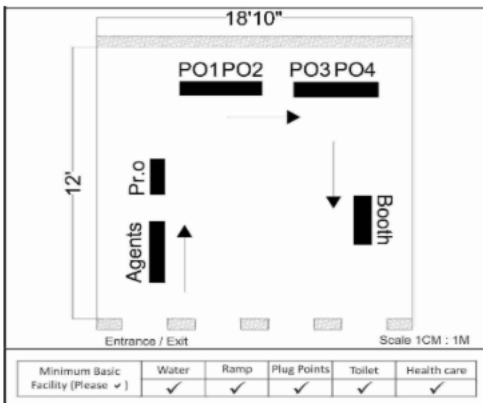

Nazri Naksha

Google Map View

Polling Station Building Front View

Polling Station Front View

Cad View

Key MAP View