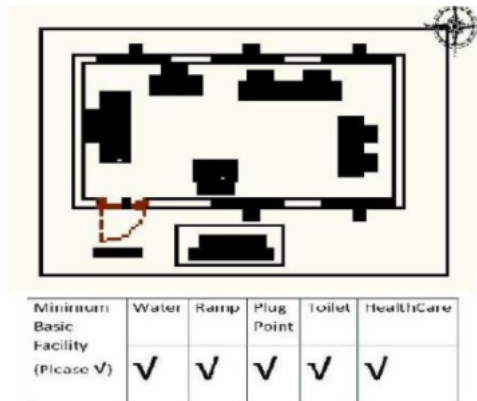

Nazri Naksha

Google Map View

Polling Station Building Front View

Polling Station Front View

Cad View

Key MAP View