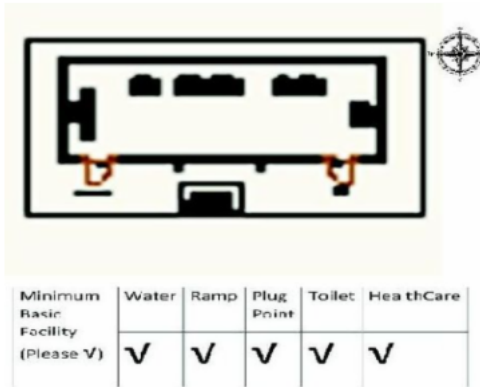

Nazri Naksha

Google Map View

Polling Station Building Front View

Polling Station Front View

Cad View

Key MAP View