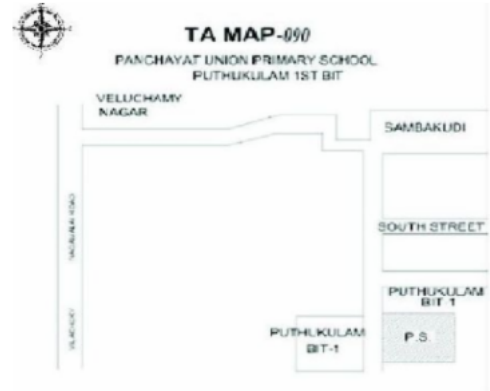

Cad View

Key MAP View

Minimum Basic Facility (Please V)	Water	Ramp	Plug Point	Toilet	HealthCare
	✓	✓	✓	✓	✓