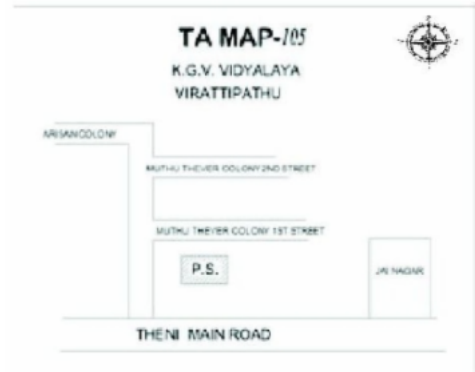

Cad View

Key MAP View

Minimum Basic Facility (Please ✓)	Water	Ramp	Plug Point	Toilet	HealthCare
	✓	✓	✓	✓	✓