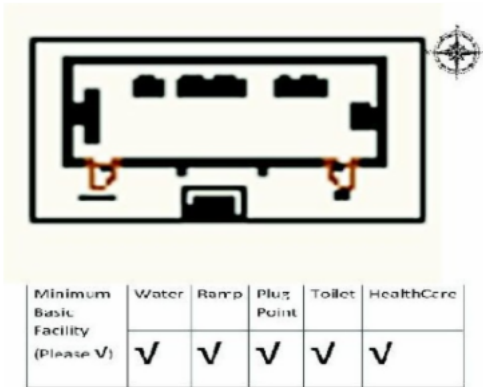

Nazri Naksha

Google Map View

Polling Station Building Front View

Polling Station Front View

Cad View

Key MAP View