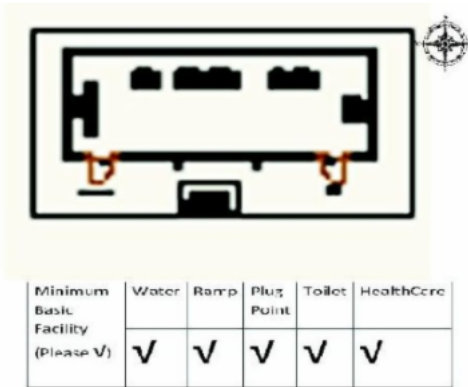

Nazri Naksha

Google Map View

Polling Station Building Front View

Polling Station Front View

Cad View

Key MAP View