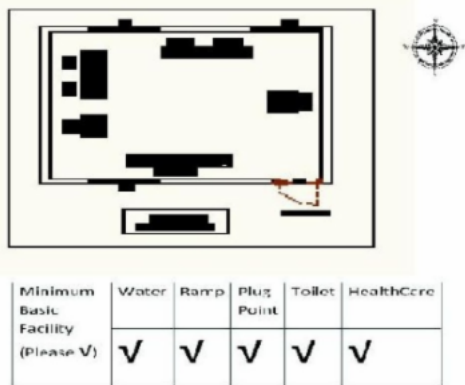

Nazri Naksha

Google Map View

Polling Station Building Front View

Polling Station Front View

Cad View

Key MAP View