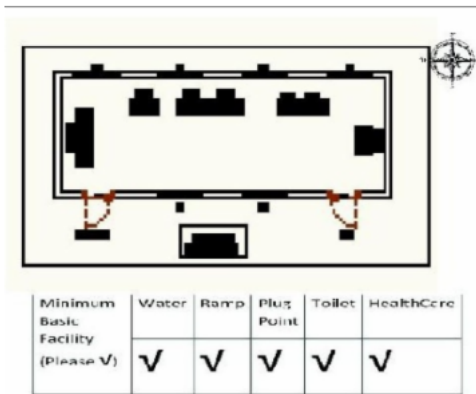

Nazri Naksha

Google Map View

Polling Station Building Front View

Polling Station Front View

Cad View

Key MAP View