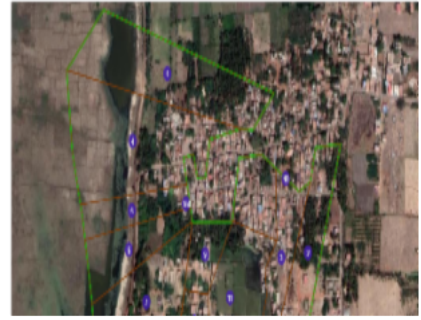

Nazri Naksha

Google Map View