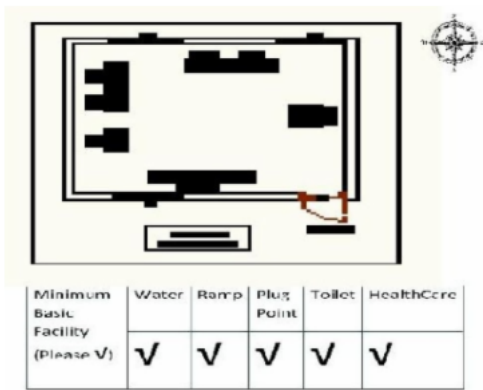

Nazri Naksha

Google Map View

Cad View