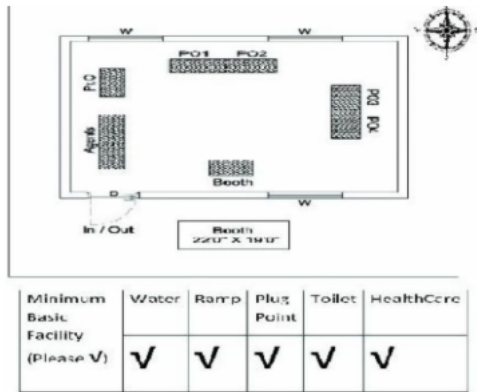

Nazri Naksha

Google Map View

Polling Station Building Front View

Polling Station Front View

Cad View

Key MAP View