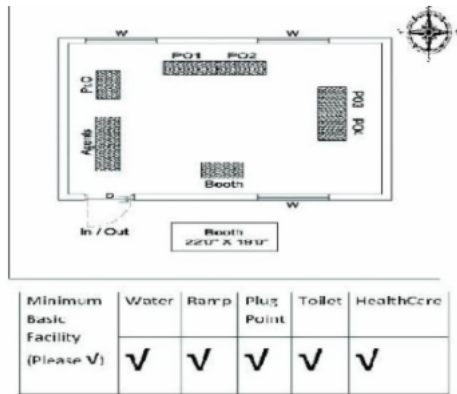

Nazri Naksha

Google Map View

Polling Station Building Front View

Polling Station Front View

Cad View

Key MAP View